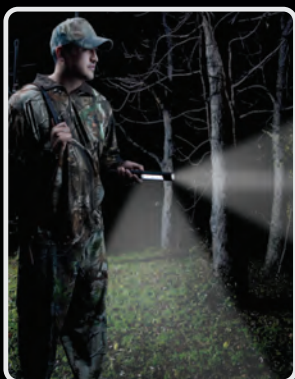

Flashlight • Floodlight • Dual-Light

Flashlight

Focused beam with a bright center spot for distant illumination

Floodlight

Broad even lighting without the bright center spot for close-in illumination

Dual-Light

Activate both for maximum safety in work area or while moving

DUAL-LIGHT INNOVATION

For over 85 years flashlight functionality has not changed very much. Sizes and shapes have changed, but not the way a flashlight is used. Flashlights have always been used to spot objects at a distance... a task that most flashlights perform well. Flashlights are also used to illuminate objects at close range...something that conventional flashlights do not do well. Until NIGHTSTICK, there were few options.