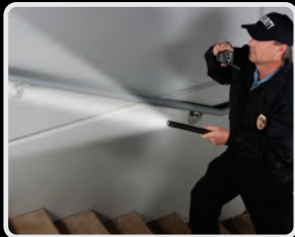

INCLUDED
4 Premium AA alkaline batteries
Dual position stand – 1160 & 1260 Removable magnetic clip - 1260
One year warranty (batteries excluded)
Meets European Community Directives

HANDS FREE LIGHTING

- › Stand - NSP-1160 & 1260
- › Magnetic clip - NSP-1260

Flashlight • Floodlight • Dual-Light

Flashlight

Focused beam with a bright center spot for distant illumination

Floodlight

Broad even lighting without the bright center spot for close-in illumination

Dual-Light