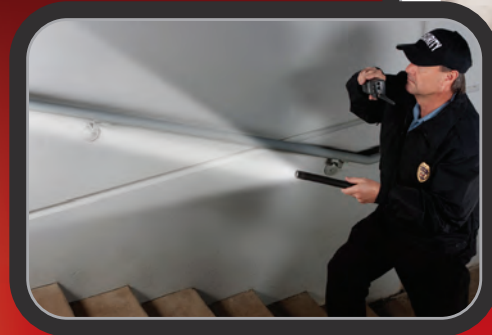

NIGHTSTICK[®] PRO

Life Depends on Light™

4 in 1™

SAFETY LIGHT KIT

All in one safety light kit. Use as flashlight, floodlight, both or flashing safety light. Multiple uses when you need standard lighting or emergency lighting.

Flashlight
Floodlight
Flashlight & Floodlight
Flashing Safety Light

Constant White Floodlight
 or
 Flashing Safety Light

24 Hour Safety Light Run-Time

Flashlight

Flashlight
 Momentary/Constant

Floodlight or
 Flashing Safety
 Light

SAFETY LIGHT APPLICATIONS

- Directing traffic*
- Marking street hazards*
- Workplace hazards*
- Roadside emergencies*
- Disaster / rescue*

SAFETY LIGHT KIT

CREE LED
Sharp focus
150 lumens flashlight

- Red traffic cone
- Weighted magnet base for free lighting uses