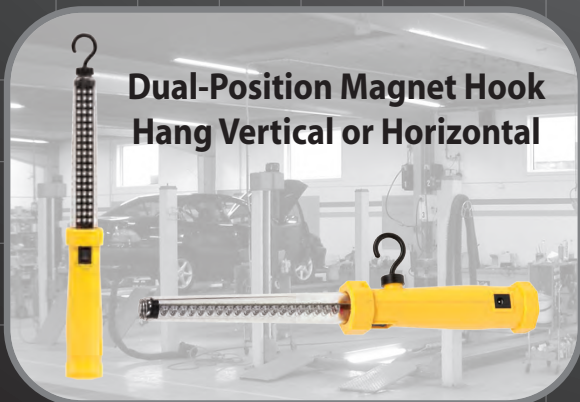

Equipment
Operation

Inspection

Emergency
Lighting

Top Magnet

Spotlight

BAYCO
Life Depends on Light™

2 in 1™

1 High Intensity Floodlight

2 Spotlight in Handle

WORK LIGHT FEATURES

- Premium LEDs • never burn out
- LEDs are cool to the touch • 35,000 hour life
- Heavy-duty rocker switch
- Magnet in body + top and hook for hands-free lighting
- Chemical / moisture / impact resistant housing
- Internal NiMH battery pack • no memory effect
- Home and car chargers included