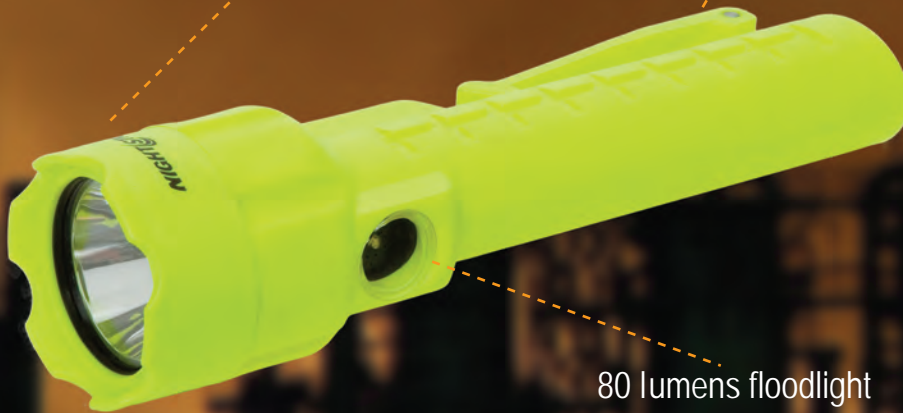

Compact, powerful light output and light weight. incorporates the Bayco exclusive *Dual-Light INNOVATION* that combines a tight focused flashlight beam for long throw and super bright floodlight for close-in work. Available in high visibility green (5422G) and tactical black (5422B).

Safety Rated

XPP-5422G XPP-5422B

Flashlight
Floodlight
Dual-Light

14.5 Hour Run-Time

3 AA batteries required
(not included)

CREE LED
Sharp focus
80 lumens flashlight

Non-slip grip
Heavy duty pocket clip

80 lumens floodlight

Flashlight
Momentary/Constant

Floodlight
Momentary/Constant

	FLASHLIGHT			FLOODLIGHT		
FL1 STANDARD	80 LUMENS	2m	95m	80 LUMENS		
	14.5h	1m	2256cd	14.5h		

NIGHTSTICK[®] PRO

Life Depends on Light™

Safety Rated Flashlight

XPP-5422G
XPP-5422B

Flashlight
Floodlight
Dual-Light

XPP-5422G

XPP-5422B

cETLus Listed Intrinsically Safe for use in
Class I II III Div 1 Groups A,B,C,D,E,F & G
Hazardous Locations

- › 80 Lumen CREE® XPE LED for flashlight and floodlight
- › Sharp focused flashlight
- › 50,000 hour LED life
- › Separate switches control flashlight and floodlight • Momentary or constant-on
- › Non-slip grip
- › Textured push-buttons
- › Rugged polymer housing
- › Impact and chemical resistant
- › Built-in pocket clip and lanyard
- › Waterproof to 1 meter (IP67)
- › Length: 7.0 in (178 mm) Head Diameter: 1.8 in (46 mm)
Handle 1.0 x 1.3 (25 x 33 mm) Weight: 6.3 oz (178 g)
- › Limited Lifetime Warranty*