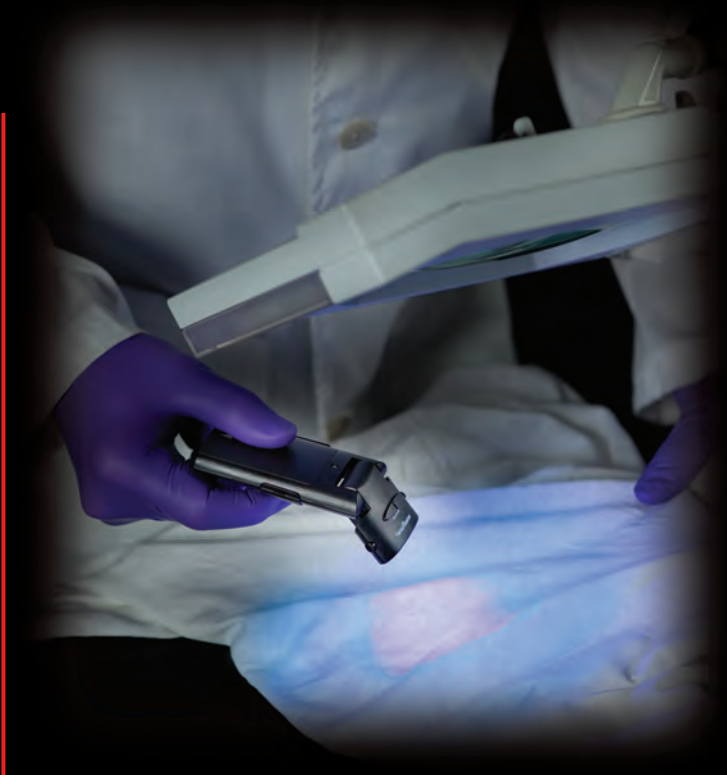

NIGHTSTICK[®] PRO

Life Depends on Light™

QUAD

- Law Enforcement
- Security Personnel
- Military
- Pilots
- Hunters

4 LED Multi-Function

NIGHTSTICK[®] PRO

Life Depends on Light™

Tactical Hands Free Pocket Light with Strobe

Designed specifically for hands free illumination while working, hunting or searching. The four high output LEDs are ideal for standard illumination plus enhanced viewing in very low light levels, viewing for blood identification and high contrast in darkness. The strobe function can be activated for all colors, adding an extra dimension of user safety. Very light weight and easily clips to pockets, belt or web.

Strobe

- › 4 color slide switch (pre-select color before turning on)
- › 35,000 hour LEDs
- › Engineered polymer housing • moisture and impact resistant
- › Multi-position tilting head
- › On/off with momentary function
- › Strobe operates in any color mode
- › Reversible/removable metal pocket clip fits pocket – belt – web gear
- › Sliding battery access door with locking screw
- › Height: 4.3 (109 mm) Width 1.6 (40 mm) Depth: 0.6 (no clip) (15 mm) Weight: 2.5 oz (70.9 g)

NIGHTSTICK[®] PRO

Life Depends on Light™

Tactical Hands Free Pocket Light with Strobe

Designed specifically for hands free illumination while working, verifying or searching. The four high output LEDs are ideal for standard illumination plus enhanced viewing in very low light levels, viewing for blood identification and security markers. The strobe function can be activated for all colors, adding an extra dimension of user safety. Very light weight and easily clips to pockets, belt or web.