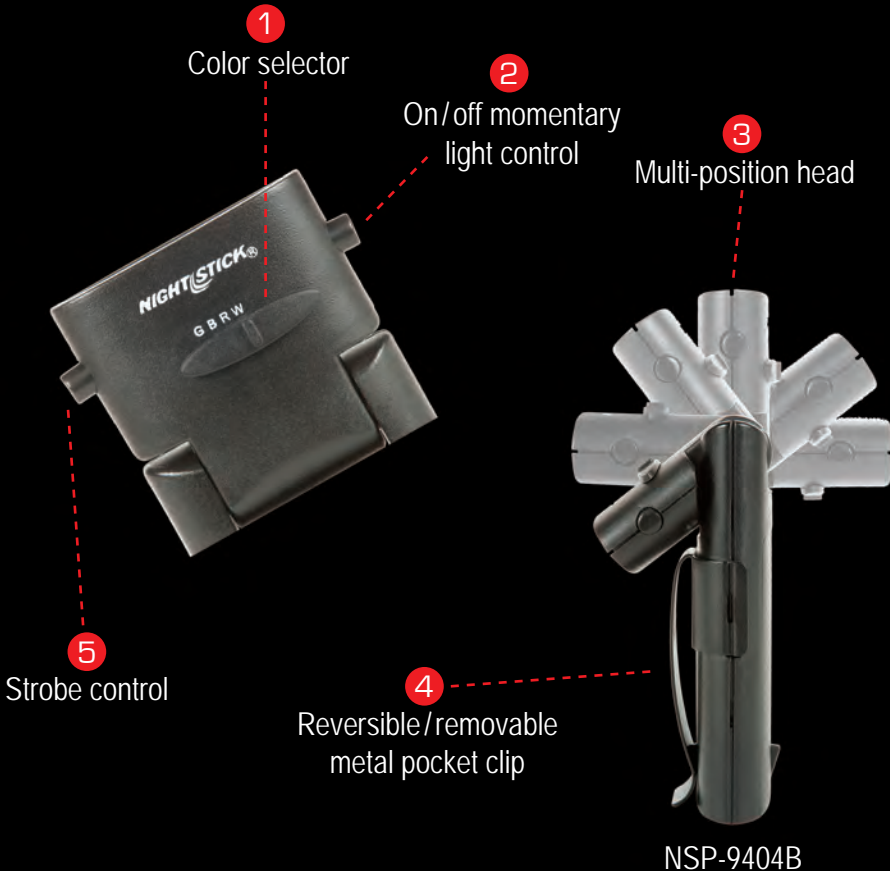

HIGH CONTRAST
See small details in the dark

BLOOD & FLUID FINDER

NON-BLINDING NIGHT VISION
Read maps and documents

BACK-UP LIGHT

NSP-9404B

NSP-9404B • Black
NSP-9404T • Tan

QUAD

Floodlight

Strobe

- › 4 color slide switch (pre-select color before turning on)
- › 35,000 hour LEDs
- › Engineered polymer housing • moisture and impact resistant
- › Multi-position tilting head
- › On/off with momentary function
- › Strobe operates in any color mode
- › Reversible/removable metal pocket clip fits pocket – belt – web gear
- › Sliding battery access door with locking screw
- › Height: 4.3 (109 mm) Width 1.6 (40 mm) Depth: 0.6 (no clip) (15 mm) Weight: 2.5 oz (70.9 g)

INCLUDED

3 Premium AAA alkaline batteries

Removable dual position clip

Limited Lifetime Warranty*

Meets European Community Directives