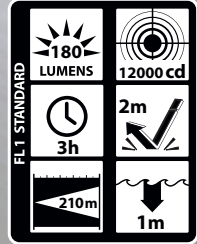

INCLUDED

- Flashlight
- Charging Platform
- Rechargeable Li-ion Battery Pack
- CR123 Back-up Battery Holder
- World Deployable AC Charger
- 12V DC Charging Adapter

ACCESSORIES