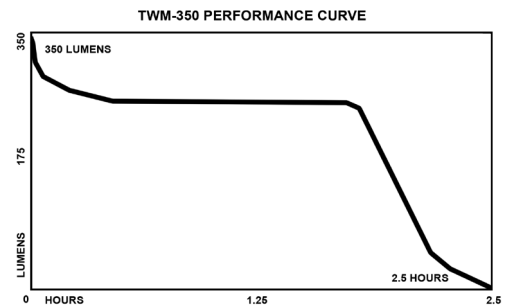

Aircraft-grade 6061-T6 Aluminum with a Type 3 Hard Anodized Finish - Black

DIMENSIONS

Length: 6.25 inches (159 mm) • Handle diameter: 1.035 inches (26 mm) • Head diameter: 1.25 inches (32 mm)

WEIGHT

Weight: 5.4 oz (155 g)

LENS

Unbreakable polycarbonate with scratch resistant coating.

LIGHT SOURCE

Cree® LED. Impervious to shock with a 50,000 hour lifetime.

LIGHT OUTPUT

350 Lumens

ON/OFF

Momentary or Constant-on Flashlight

RUN-TIME

2.5 Hours

BATTERY

2 CR-123

FEATURES

- CREE® LED technology – 50,000 + hours LED life
- Ambidextrous toggle switch
- Momentary or constant-on flashlight
- Sharp focused beam for distance illumination
- Aircraft-grade 6061-T6 aluminum housing
- Glass-filled nylon polymer toggle switch
- Type III hard anodized finish
- Beam distance rated at 215 meters
- Waterproof
- Impact & chemical resistant
- Serialized for personal identification
- 2 CR-123 batteries (included)
- Limited Lifetime Warranty

WARRANTY

Limited Lifetime Warranty • Includes the LEDs, housing and lenses. Rechargeable batteries, chargers, switches, electronics and included accessories are warranted for a period of two years with proof of purchase. Disposable, non-rechargeable batteries are excluded from this warranty. Normal wear and failures which are caused by accidents, misuse, abuse, faulty installation and lightning damage are also excluded.

APPROVALS

OPTIONAL ACCESSORIES

TWM-SS

FL 1 STANDARD		
350 LUMENS	2.5h	215m
12,000cd	2m	1m