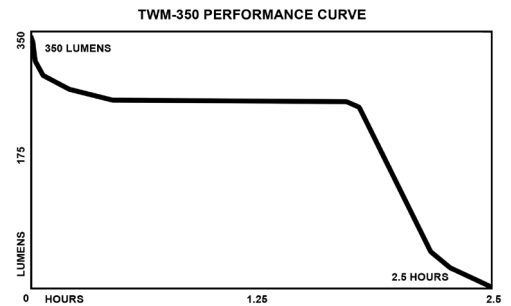

DIMENSIONS

Length: 6.25 inches (159 mm) • Handle diameter: 1.035 inches (26 mm) • Head diameter: 1.25 inches (32 mm)

WEIGHT

Weight: 5.4 oz (155 g)

LENS

Unbreakable polycarbonate with scratch resistant coating.

LIGHT SOURCE

Cree® LED. Impervious to shock with a 50,000 hour lifetime.

LIGHT OUTPUT

350 Lumens

ON/OFF

Momentary or constant-on flashlight & strobe

RUN-TIME

2.5 Hours

BATTERY

2 CR-123

FEATURES

- CREE® LED technology – 50,000 + hours LED life
- Ambidextrous toggle switch
- Momentary or constant-on flashlight & strobe
- Sharp focused beam for distance illumination
- Aircraft-grade 6061-T6 aluminum housing
- Glass-filled nylon polymer toggle switch
- Type III hard anodized finish
- Beam distance rated at 215 meters
- Waterproof
- Impact & chemical resistant
- Serialized for personal identification
- 2 CR-123 batteries (included)
- Limited Lifetime Warranty

WARRANTY

Limited Lifetime Warranty • Includes the LEDs, housing and lenses. Rechargeable batteries, chargers, switches, electronics and included accessories are warranted for a period of two years with proof of purchase. Disposable, non-rechargeable batteries are excluded from this warranty. Normal wear and failures which are caused by accidents, misuse, abuse, faulty installation and lightning damage are also excluded.

APPROVALS

OPTIONAL ACCESSORIES

TWM-SS

FL 1 STANDARD		
350 LUMENS	2.5h	215m
12,000cd	2m	1m