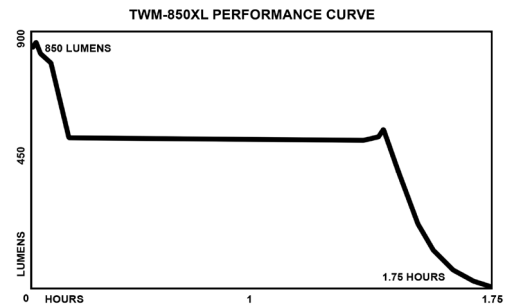

Aircraft-grade 6061-T6 Aluminum with a Type 3 Hard Anodized Finish - Black

DIMENSIONS

Length: 6.25 inches (159 mm) • Handle diameter: 1.035 inches (26 mm) • Head diameter: 1.25 inches (32 mm)

WEIGHT

Weight: 5.4 oz (155 g)

LENS

Unbreakable polycarbonate with scratch resistant coating.

LIGHT SOURCE

Cree® LED. Impervious to shock with a 50,000 hour lifetime.

LIGHT OUTPUT

850 Lumens

ON/OFF

Momentary or constant-on flashlight

RUN-TIME

1.75 Hours

BATTERY

2 CR-123

FEATURES

- CREE® LED technology – 50,000 + hours LED life
- Ambidextrous toggle switch
- Momentary or constant-on flashlight
- Sharp focused beam for distance illumination
- Aircraft-grade 6061-T6 aluminum housing
- Glass-filled nylon polymer toggle switch
- Type III hard anodized finish
- Beam distance rated at 245 meters
- Waterproof
- Impact & chemical resistant
- Serialized for personal identification
- 2 CR-123 batteries (included)
- Limited Lifetime Warranty

WARRANTY

Limited Lifetime Warranty • Includes the LEDs, housing and lenses. Rechargeable batteries, chargers, switches, electronics and included accessories are warranted for a period of two years with proof of purchase. Disposable, non-rechargeable batteries are excluded from this warranty. Normal wear and failures which are caused by accidents, misuse, abuse, faulty installation and lightning damage are also excluded.

APPROVALS

OPTIONAL ACCESSORIES

TWM-SS

FL 1 STANDARD		
850 LUMENS	1.75h	245m
15,000cd	2m	1m