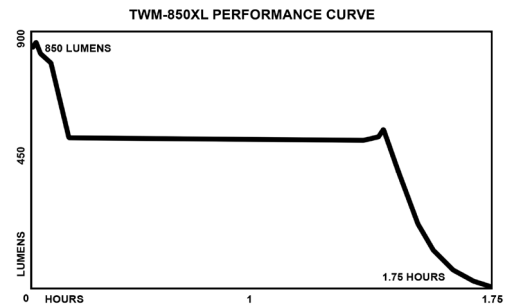

DIMENSIONS

Length: 6.25 inches (159 mm) • Handle diameter: 1.035 inches (26 mm) • Head diameter: 1.25 inches (32 mm)

WEIGHT

Weight: 5.4 oz (155 g)

LENS

Unbreakable polycarbonate with scratch resistant coating.

LIGHT SOURCE

Cree® LED. Impervious to shock with a 50,000 hour lifetime.

LIGHT OUTPUT

850 Lumens

ON/OFF

Momentary or constant-on flashlight & strobe

RUN-TIME

1.75 Hours

BATTERY

2 CR-123

FEATURES

- CREE® LED technology – 50,000 + hours LED life
- Ambidextrous toggle switch
- Momentary or constant-on flashlight & strobe
- Sharp focused beam for distance illumination
- Aircraft-grade 6061-T6 aluminum housing
- Glass-filled nylon polymer toggle switch
- Type III hard anodized finish
- Beam distance rated at 245 meters
- Waterproof
- Impact & chemical resistant
- Serialized for personal identification
- 2 CR-123 batteries (included)
- Limited Lifetime Warranty

WARRANTY

Limited Lifetime Warranty • Includes the LEDs, housing and lenses. Rechargeable batteries, chargers, switches, electronics and included accessories are warranted for a period of two years with proof of purchase. Disposable, non-rechargeable batteries are excluded from this warranty. Normal wear and failures which are caused by accidents, misuse, abuse, faulty installation and lightning damage are also excluded.

APPROVALS

OPTIONAL ACCESSORIES

TWM-SS

FL 1 STANDARD		
850 LUMENS	1.75h	245m
15,000cd	2m	1m