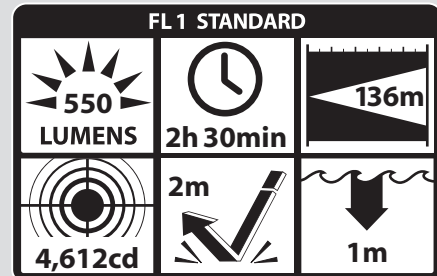

- HIGH: 136 m

WATER RATING

- IP-X7 waterproof

DROP RATING

- 2 m

DIMENSIONS

- LENGTH: 2.51 in (60mm)
- WIDTH: 1.18 in (30mm)
- DEPTH: 1.22 in (31 mm)
- WEIGHT: 2.5 oz (70 g)

BATTERY

- 1 CR123 battery (included)

WARRANTY

- Limited Lifetime

WHAT'S INCLUDED

- Weapon light
- 1 CR123 battery
- Instruction manual

LGC-550XL

CERTIFIED

CE