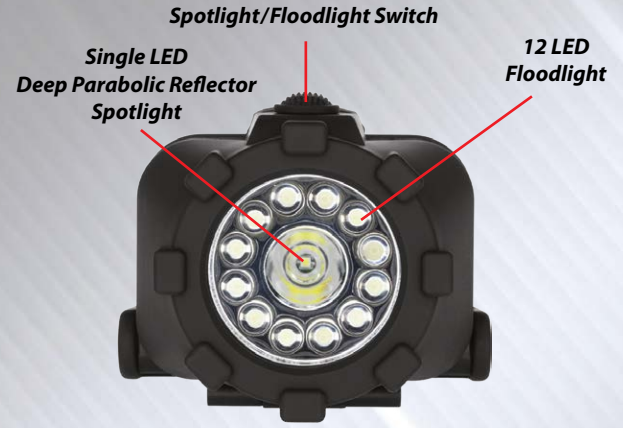

Dual-Light[™] Headlamps

These Dual-Light[™] Headlamps feature a multi-position tilt head design and has a tight-beam long-throw spotlight designed for distance illumination combined with a wide-beam close area floodlight. A single top mounted switch activates a spotlight mode, a floodlight mode, and a dual-light mode that turns on both the spotlight and floodlight on at the same time. Power comes from 3 AAA batteries (included).

NSP-4606B

150 Lumens
Dual-Light[™]

140 Lumens
Spotlight

50 Lumens
Floodlight

NSP-4602B

NSP-4604B

NSP-4606B

- Single switch control
- Engineered polymer housing
- Powered by 3 AAA batteries (included)

NSP 4600 series

Dual-Light™ Headlamps

NSP-4602B

NSP-4604B and NSP-4606B

FEATURES: ALL MODELS

- CREE® LED technology – 50,000 + hours LED life
- Spotlight – floodlight – Dual-Light™
- Focused spotlight beam for distance illumination
- Unfocused wide-beam floodlight for close-up illumination
- Dual-Light (spotlight & floodlight at same time) for maximum versatility
- Engineered polymer housing
- Single switch located on top of light
- Adjustable ratchet tilt head
- Non-slip elastic head strap
- IP-X7 rated waterproof
- Impact & chemical resistant
- Powered by 3 AAA batteries (included)
- Limited 1 Year Warranty

INCLUDED

- Headlamp
- 3 AAA batteries
- Non-slip elastic head strap

Model	UPC 0 17398
NSP-4602B	80186 7
NSP-4604B	80187 4
NSP-4606B	80522 3

NSP-4602B SPECIFICATIONS

- Lumens: spotlight-30, floodlight- 15, dual-light-35
- Run-time: spotlight-15 hrs, floodlight-36.5 hrs, dual-light-12 hrs
- Beam distance: 19 meters
- Water rating: IP-X7 waterproof
- Drop rating: 2 meters
- Width: 2.5in, height: 2.2in, depth: 2in, weight: 3.5oz